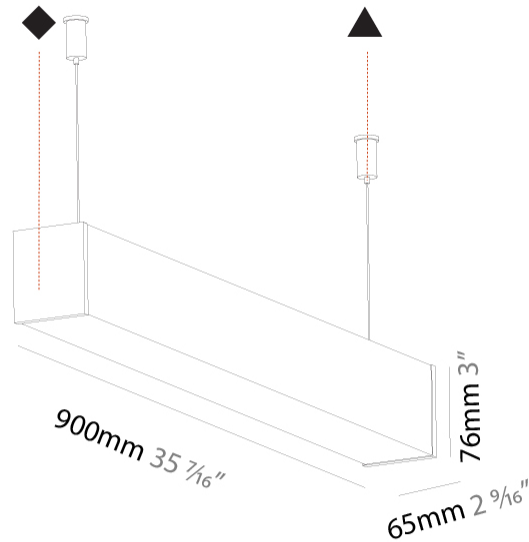

GENERAL

Series: Fino
Brand: Prolicht
Division: Architectural
Mounting Type: Suspension
Mounting Location: Ceiling
Subcategory: Profile

PHYSICAL

Shape: Rectangle
Length (mm): 900
Length (in): 35 ⁷/₁₆
Width (mm): 65
Width (in): 2 ⁹/₁₆
Height (mm): 76
Height (in): 3
Max. Overall Height (mm): 2076
Max. Overall Height (in): 81 ³/₄
Light Distribution: Omnidirectional
Weight (kg): 2.954
Weight (lbs): 6.512
Diffuser: PMMA - Opal
Fixture Finish: [SSR / BKV / CWI / CRY / HAB / UFT / ITA / RUA / FTG / MYG / LOD / PUS / FRO / FUP / KIA / POP / BLS / SPG / MEY / GOH / GUM / CHC / COM / ABZ / JAG / OBR / MOS / ROR](#)
Fixture Material: Aluminum
Cable Details: [2000mm or 4000mm Transparent Cable](#)
Upon Request: Cable colour - White / Black / Orange / Red

ELECTRICAL

Lamp Type: LED (Zhaga Standard)
Input Wattage (W): 15
Total Output Wattage (W): 12 / 11.2 (3500K)
Dimming: [Non-Dimming / Phase Dimming (120Vac only) / 0-10V Dimming](#)
Driver Included: Yes
Driver Location: Integrated
Driver Type: Constant Current - 120 / 277Vac
Driver Class: Class 2
Input Voltage (V): 120 - 277
Constant Current (MA): 350 / 375 (3500K)

LED

[Color Temperature (°K): 3000 / 3500 / 4000](#)
Max. Delivered Lumen (lm): 1710 / 1774 / 1810
CRI: >80 CRI
Lamp Life (hrs): 50000

OPTICAL

RATINGS AND CERTIFICATIONS

Certified By: Certified for North American Standards
IP rating: IP20